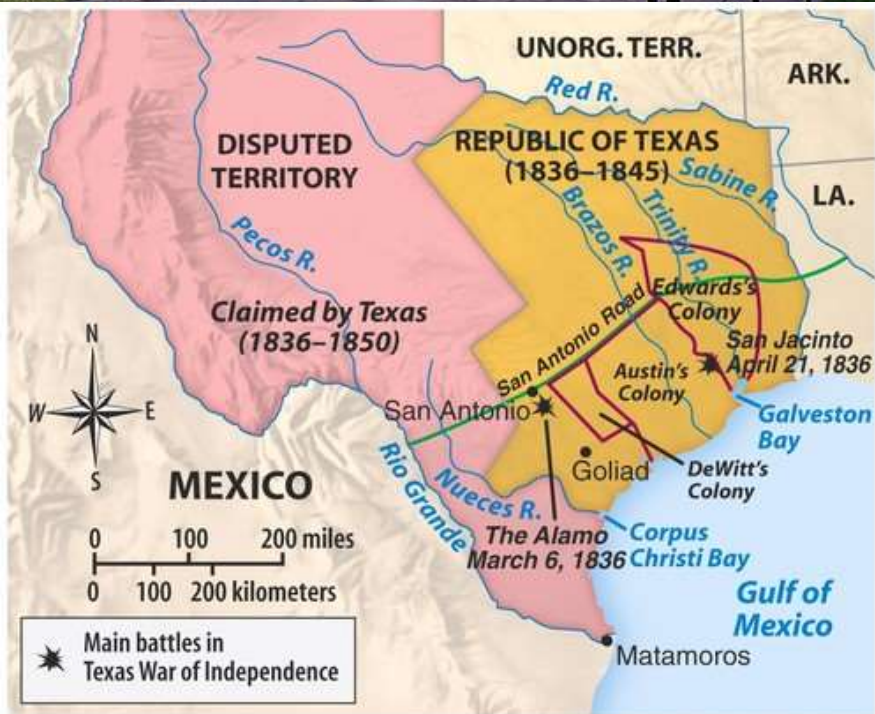

Nature, p. 13.

Westward Expansion of the United States

Lines of Trade and Settlement

- Lewis & Clark 1804-06
- Santa Fe Trail 1821
- Oregon Trail 1841
- Pony Express 1861
- Transcontinental Railroad 1869

Statehood Eras

Original 13
1791 - 1821
1836 - 1867
1876 - 1912

Gerry Decker - September 2001
Source: 1892 Publications

<http://www.youtube.com/watch?v=vKspf06XuaQ>

A pixelated, grayscale image of a tombstone. The tombstone is roughly rectangular with rounded corners and a central plaque. The plaque contains the text "Here lies Stephanie". The tombstone is surrounded by green, pixelated grass. The background is black.

Here lies
Stephanie

What would you like on the
tombstone?
Pepperoni and Cheese

Atlantic Ocean

COME AND TAKE IT

MARK CHURMS
 THE ART OF HISTORY

11.

James K. Polk 1845-1849

States and Territories of the United States of America
March 2 1836 to June 15 1836

THE MEXICAN WAR FLAGS COLLECTION

FLAGS & STANDARDS FOR THE MEXICAN AMERICAN WAR, 1846-48

Wilmot Proviso

- Wilmot was making an attempt to stop the spread of slavery westward.
- Even though the proposal was voted down it **contributed to North-South Tensions** (Sectionalism)